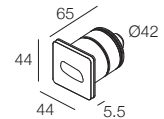

ALIMENTATORI CONSIGLIATI (non inclusi)
SUGGESTED DRIVERS (not included)

500mA CC20-F-500-N
900mA CC20-F-900-N

ACCESSORI
ACCESSORIES

Controcassa
Recessed box
A00853.30

Micro connettore stagno
Micro watertight connector
A00357.40

Ø 43 mm

EXAMPLE CODE COMPOSITION
123456.

LED COLOUR
FINISH